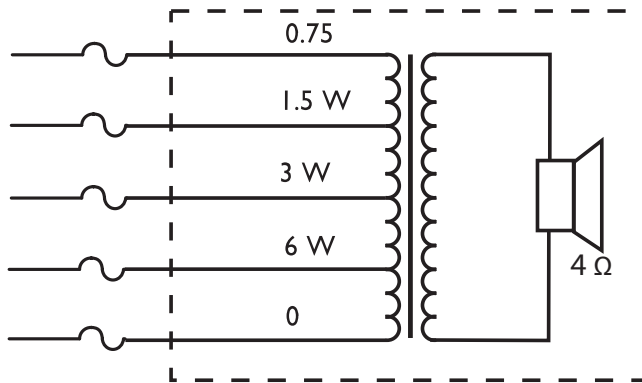

Installation/Configuration Notes

The sound projector is supplied with a steel mounting bracket painted in white. The bracket has three 10 mm holes, which can be used to easily mount the projector to walls and ceilings. The direction of the projector can be adjusted by means of two screws covered with white plastic covers. The unit is supplied with a 2 m color-coded five-core cable, with each color connected to a different primary tap on the matching transformer. This makes it easy to select full-power, half-power, quarter-power and eighth-power radiation without opening the unit during installation.

Circuit diagram

Dimensions in mm (in)

Frequency response

Polar diagram (measured with pink noise)

	125 Hz	250 Hz	500 Hz	1 kHz	2 kHz	4 kHz	8 kHz
SPL 1.1	82	84	83	88	92	88	88
SPL max.	90	92	91	96	100	96	96
Q-factor	1.2	1.2	1.6	2.9	5.1	8.5	18
Efficiency	0.17	0.26	0.16	0.28	0.39	0.09	0.04
H. angle	360	360	360	180	120	90	60
V. angle	360	360	360	180	120	90	60

* Technical performance data acc. to IEC 60268-5

Mechanical

Dimensions (D x L)	165 x 200 mm (6.50 x 7.87 in)
Speaker diameter	100 mm (4 in)
Weight	1.5 kg (3.3 lb)
Color	White (RAL 9010)
Magnet weight	101 g (3.57 oz)