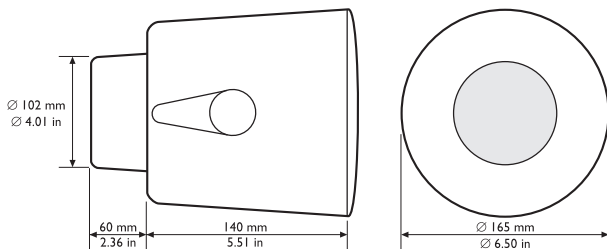

Installation/Configuration Notes

The sound projector is supplied with a steel mounting bracket painted in white. The bracket has three 10 mm holes, which can be used to easily mount the projector to walls and ceilings. The direction of the projector can be adjusted by means of two screws covered with white plastic covers. The unit is supplied with a 2 m color-coded five-core cable, with each color connected to a different primary tap on the matching transformer. This makes it easy to select full-power, half-power, quarter-power and eighth-power radiation without opening the unit during installation.

Circuit diagram

Dimensions in mm (in)

Frequency response

Polar diagram (measured with pink noise)

	125 Hz	250 Hz	500 Hz	1 kHz	2 kHz	4 kHz	8 kHz
SPL 1.1	82	84	83	88	92	88	88
SPL max.	90	92	91	96	100	96	96
Q-factor	1.2	1.2	1.6	2.9	5.1	8.5	18
Efficiency	0.17	0.26	0.16	0.28	0.39	0.09	0.04
H. angle	360	360	360	180	120	90	60
V. angle	360	360	360	180	120	90	60

* Technical performance data acc. to IEC 60268-5

Mechanical

Dimensions (D x L)	165 x 200 mm (6.50 x 7.87 in)
Speaker diameter	100 mm (4 in)
Weight	1.5 kg (3.3 lb)
Color	White (RAL 9010)
Magnet weight	101 g (3.57 oz)