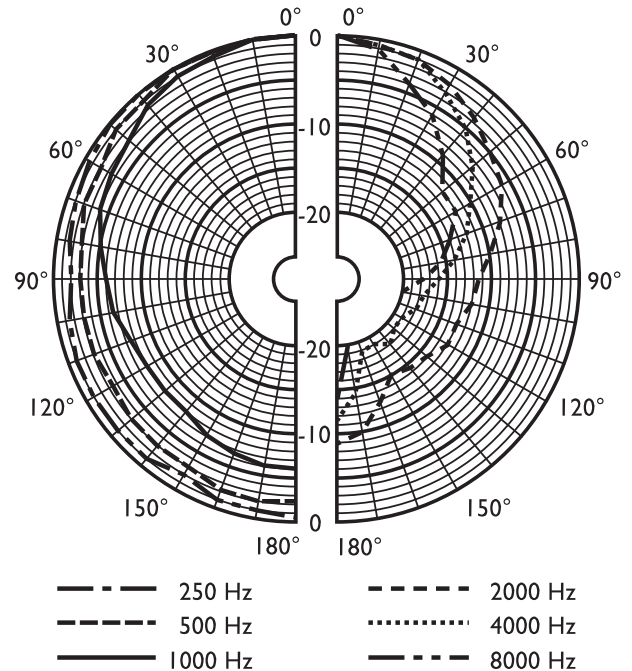

Installation/Configuration Notes

The sound projector is supplied with a steel mounting bracket painted in white. The bracket has three 10 mm holes, which can be used to easily mount the projector to walls and ceilings. The direction of the projector can be adjusted by means of two screws covered with white plastic covers. The unit is supplied with a 2 m color-coded five-core cable, with each color connected to a different primary tap on the matching transformer. This makes it easy to select full-power, half-power, quarter-power and eighth-power radiation without opening the unit during installation.

Circuit diagram

Dimensions in mm (in)

Frequency response

Polar diagram (measured with pink noise)

	125 Hz	250 Hz	500 Hz	1 kHz	2 kHz	4 kHz	8 kHz
SPL 1.1	82	84	83	88	92	88	88
SPL max.	90	92	91	96	100	96	96
Q-factor	1.2	1.2	1.6	2.9	5.1	8.5	18
Efficiency	0.17	0.26	0.16	0.28	0.39	0.09	0.04
H. angle	360	360	360	180	120	90	60
V. angle	360	360	360	180	120	90	60

Acoustical performance specified per octave

Technical Specifications

Electrical*

Maximum power	9 W
Rated power	6 / 3 / 1.5 / 0.75 W
Sound pressure level at 6 W / 1 W (1 kHz, 1 m)	96 dB / 88 dB (SPL)
Sound pressure level at 6 W / 1 W (2 kHz, 1 m)	100 dB / 92 dB (SPL)
Opening angle at 1 kHz / 4 kHz (-6 dB)	180° / 90°
Effective frequency range (-10 dB)	130 Hz to 18 kHz
Rated voltage	100 V
Rated impedance	1667 ohm
Connection	2 m 5-wire cable

* Technical performance data acc. to IEC 60268-5

Mechanical

Dimensions (D x L)	165 x 200 mm (6.50 x 7.87 in)
Speaker diameter	100 mm (4 in)
Weight	1.5 kg (3.3 lb)
Color	White (RAL 9010)
Magnet weight	101 g (3.57 oz)