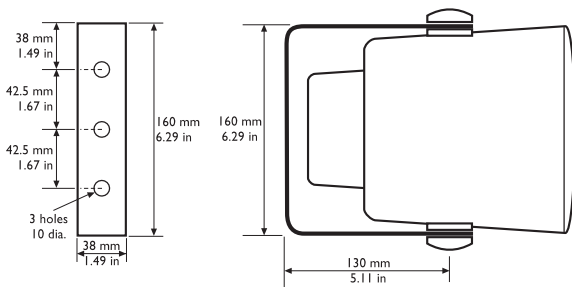

Installation/Configuration Notes

The sound projector is supplied with a steel mounting bracket painted in white. The bracket has three 10 mm holes, which can be used to easily mount the projector to walls and ceilings. The direction of the projector can be adjusted by means of two screws covered with white plastic covers. The unit is supplied with a 2 m color-coded five-core cable, with each color connected to a different primary tap on the matching transformer. This makes it easy to select full-power, half-power, quarter-power and eighth-power radiation without opening the unit during installation.

Circuit diagram

Dimensions in mm (in)

Frequency response

Polar diagram (measured with pink noise)

	125 Hz	250 Hz	500 Hz	1 kHz	2 kHz	4 kHz	8 kHz
SPL 1.1	82	84	83	88	92	88	88
SPL max.	90	92	91	96	100	96	96
Q-factor	1.2	1.2	1.6	2.9	5.1	8.5	18
Efficiency	0.17	0.26	0.16	0.28	0.39	0.09	0.04
H. angle	360	360	360	180	120	90	60
V. angle	360	360	360	180	120	90	60

* Technical performance data acc. to IEC 60268-5

Mechanical

Dimensions (D x L)	165 x 200 mm (6.50 x 7.87 in)
Speaker diameter	100 mm (4 in)
Weight	1.5 kg (3.3 lb)
Color	White (RAL 9010)
Magnet weight	101 g (3.57 oz)