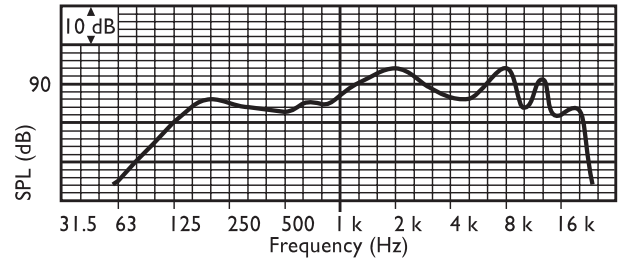

Circuit diagram

Dimensions in mm (in)

Frequency response

Polar diagram (measured with pink noise)

	125 Hz	250 Hz	500 Hz	1 kHz	2 kHz	4 kHz	8 kHz
SPL 1.1	82	84	83	88	92	88	88
SPL max.	90	92	91	96	100	96	96
Q-factor	1.2	1.2	1.6	2.9	5.1	8.5	18
Efficiency	0.17	0.26	0.16	0.28	0.39	0.09	0.04
H. angle	360	360	360	180	120	90	60
V. angle	360	360	360	180	120	90	60

Acoustical performance specified per octave

Technical Specifications

Electrical*

Maximum power	9 W
Rated power	6 / 3 / 1.5 / 0.75 W
Sound pressure level at 6 W / 1 W (1 kHz, 1 m)	96 dB / 88 dB (SPL)
Sound pressure level at 6 W / 1 W (2 kHz, 1 m)	100 dB / 92 dB (SPL)
Opening angle at 1 kHz / 4 kHz (-6 dB)	180° / 90°
Effective frequency range (-10 dB)	130 Hz to 18 kHz
Rated voltage	100 V
Rated impedance	1667 ohm
Connection	2 m 5-wire cable